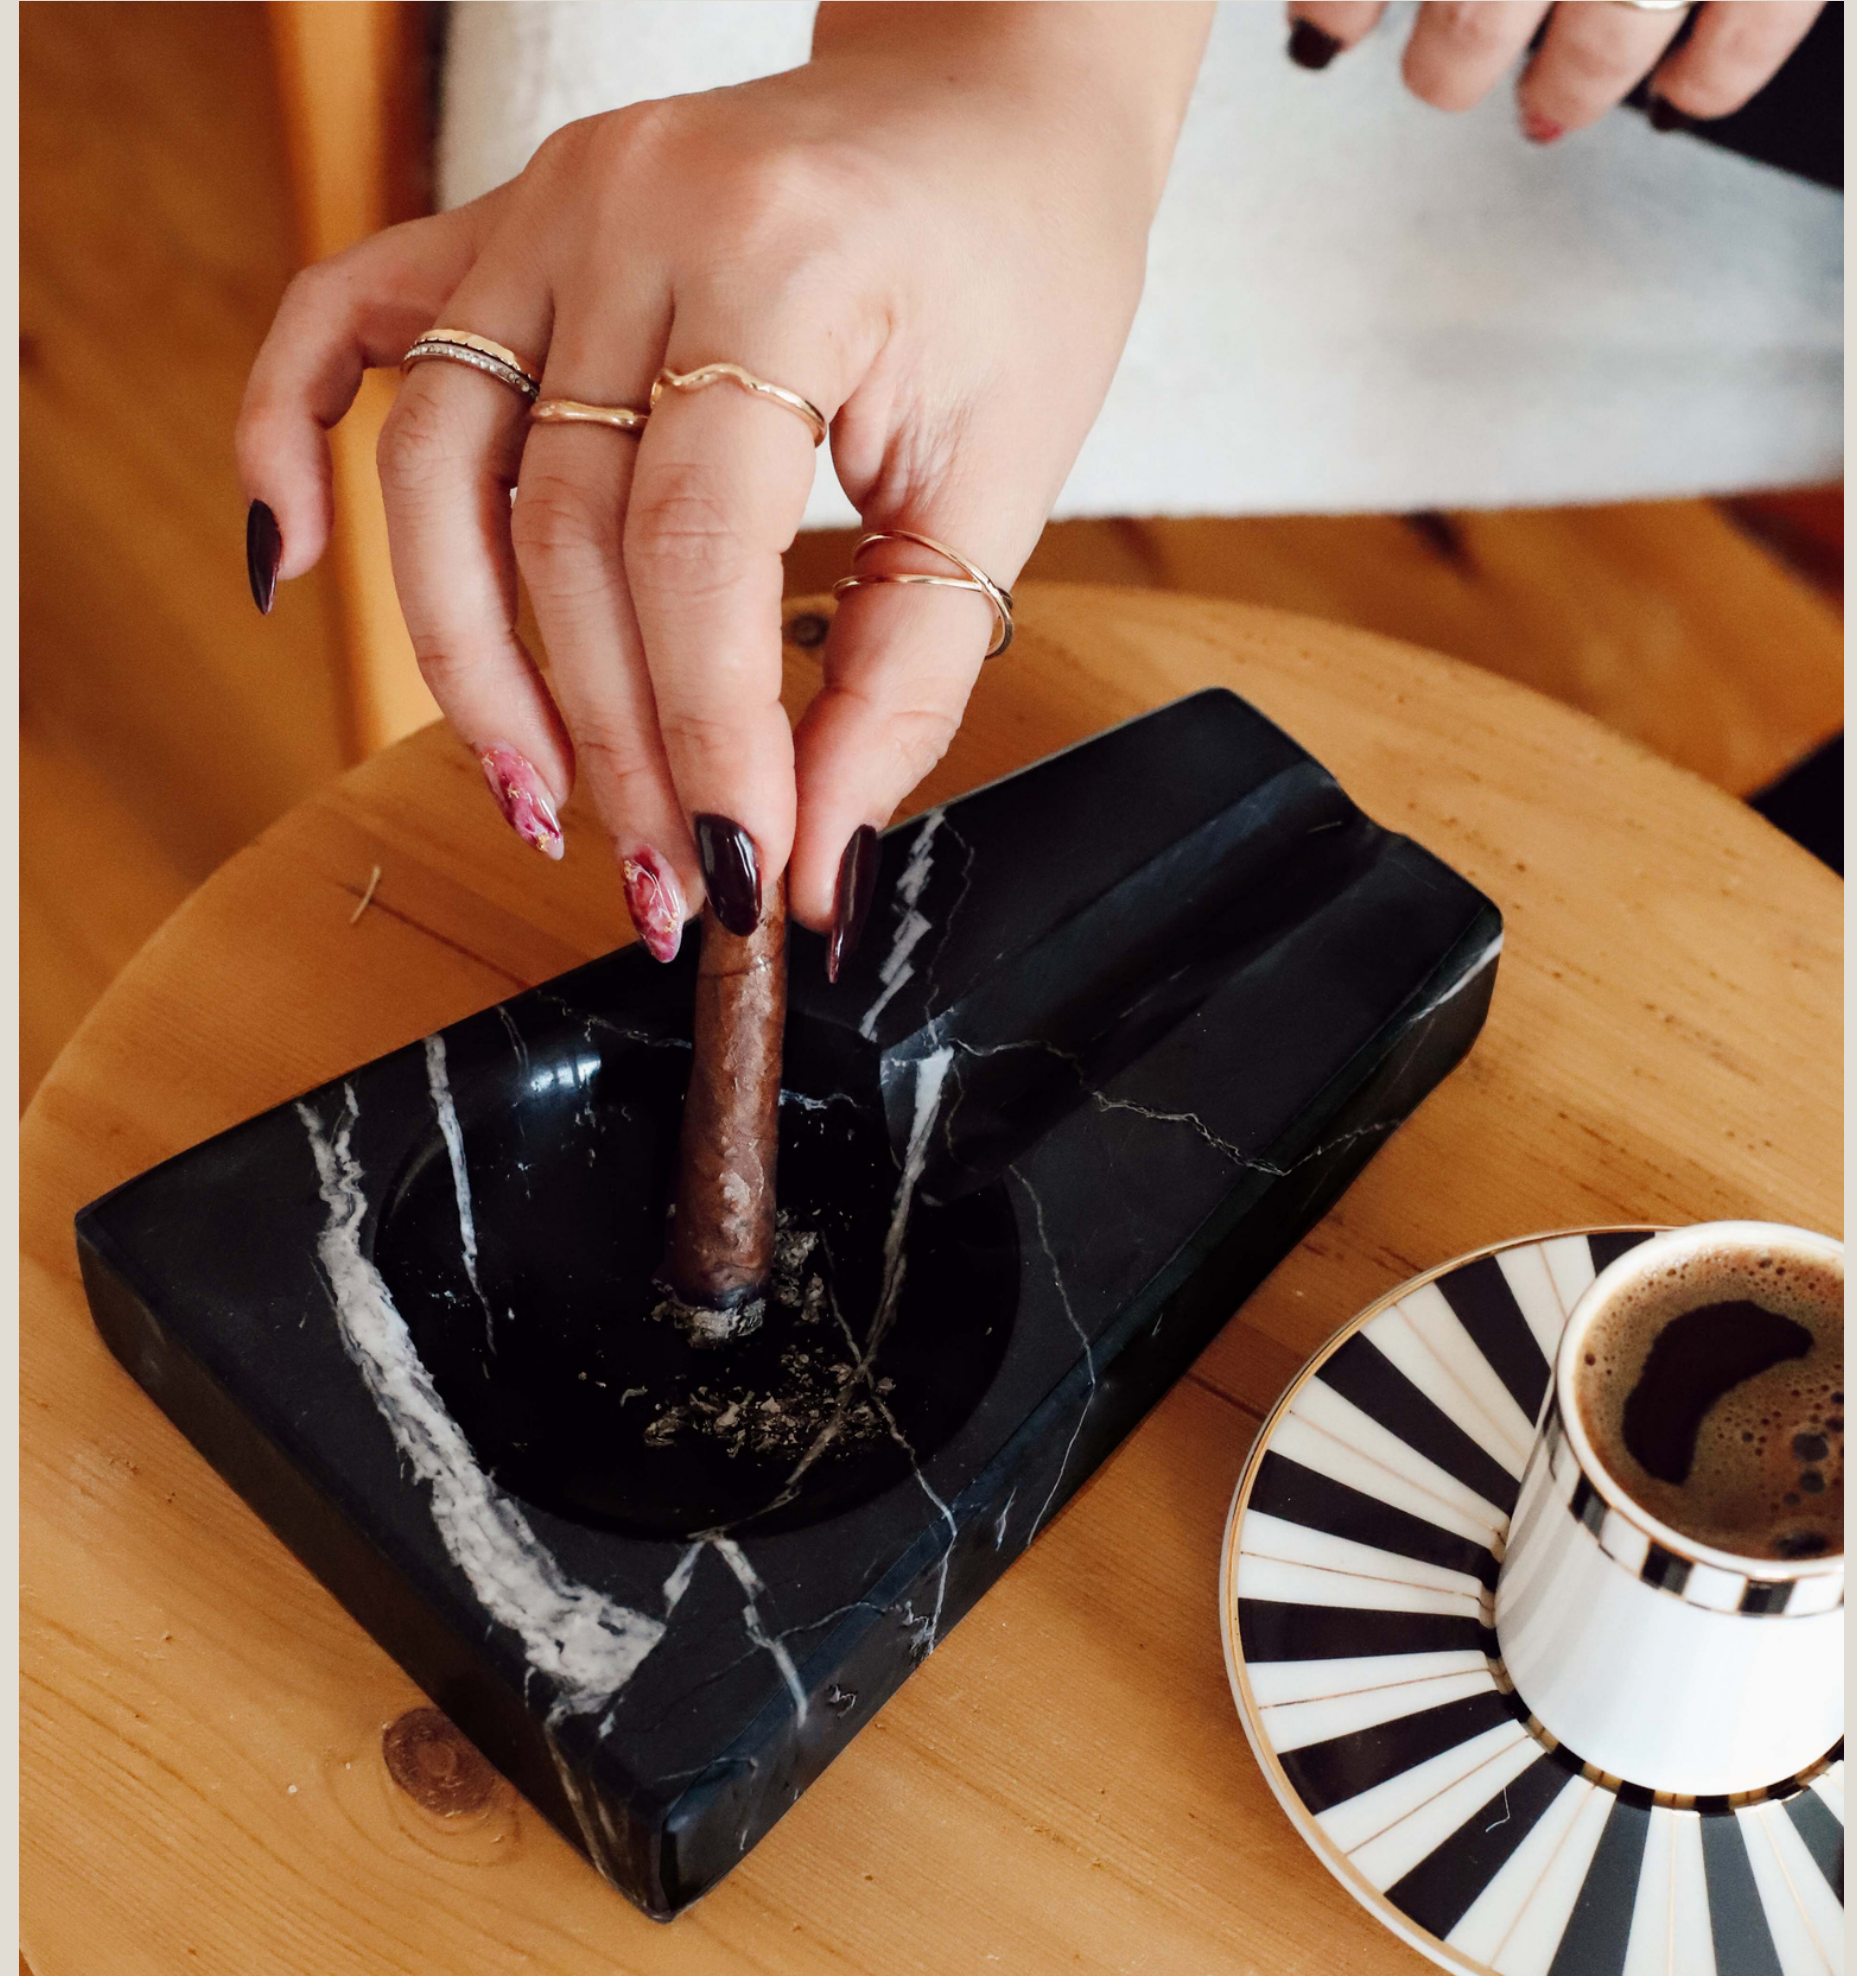

Mermer Siyah Puro Küllük
Marble Black Cigar Ashtray
Ürün kodu/Product Code:MRBoo321